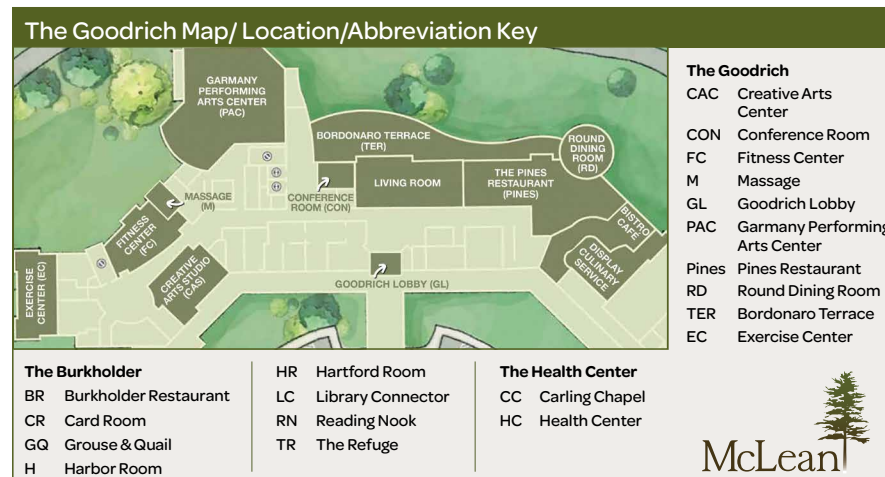

Sunday, October 20th

2:00 pm in PAC. Handler and Levesque. Judy Handler and Mark Levesque bring their guitar and mandolin music to McLean for a unique and eclectic concert featuring classical, Latin American, jazz, Celtic, folk, and pop stylings. Sign up in the book required.

Tuesday, October 22nd

2:00 pm in PAC. "The History of the Typewriter and Hartford's Role"

Thursday, October 31st

4:00 pm in PAC. "Annual Halloween Party" happy hour featuring DJ Jesse. costumes encouraged!

Did You Know...

Presented by the McLean Environmental Action Committee

- Paper towels, tissues and tissue paper are not recyclable?
- Simsbury has begun a trial residential composting program?
- Because of the thermal paper they're printed on, register receipts are not recyclable?
- Dead batteries can be left in first floor trash rooms in the marked receptacle?
- Dead light bulbs (not containing mercury) can be left in first floor trash rooms in the marked receptacle?
- Dark plastics are not recyclable because they're undetectable during automated recycling processes? You may put dark plastic in your recycling bin, but it ends up in a landfill.
- A laundry tablet is available to toss into your washing machine. These tablets let you avoid big plastic containers of detergent (which is mostly water anyway).

Questions about the Environmental Action Committee? Contact Jack Jorgensen.