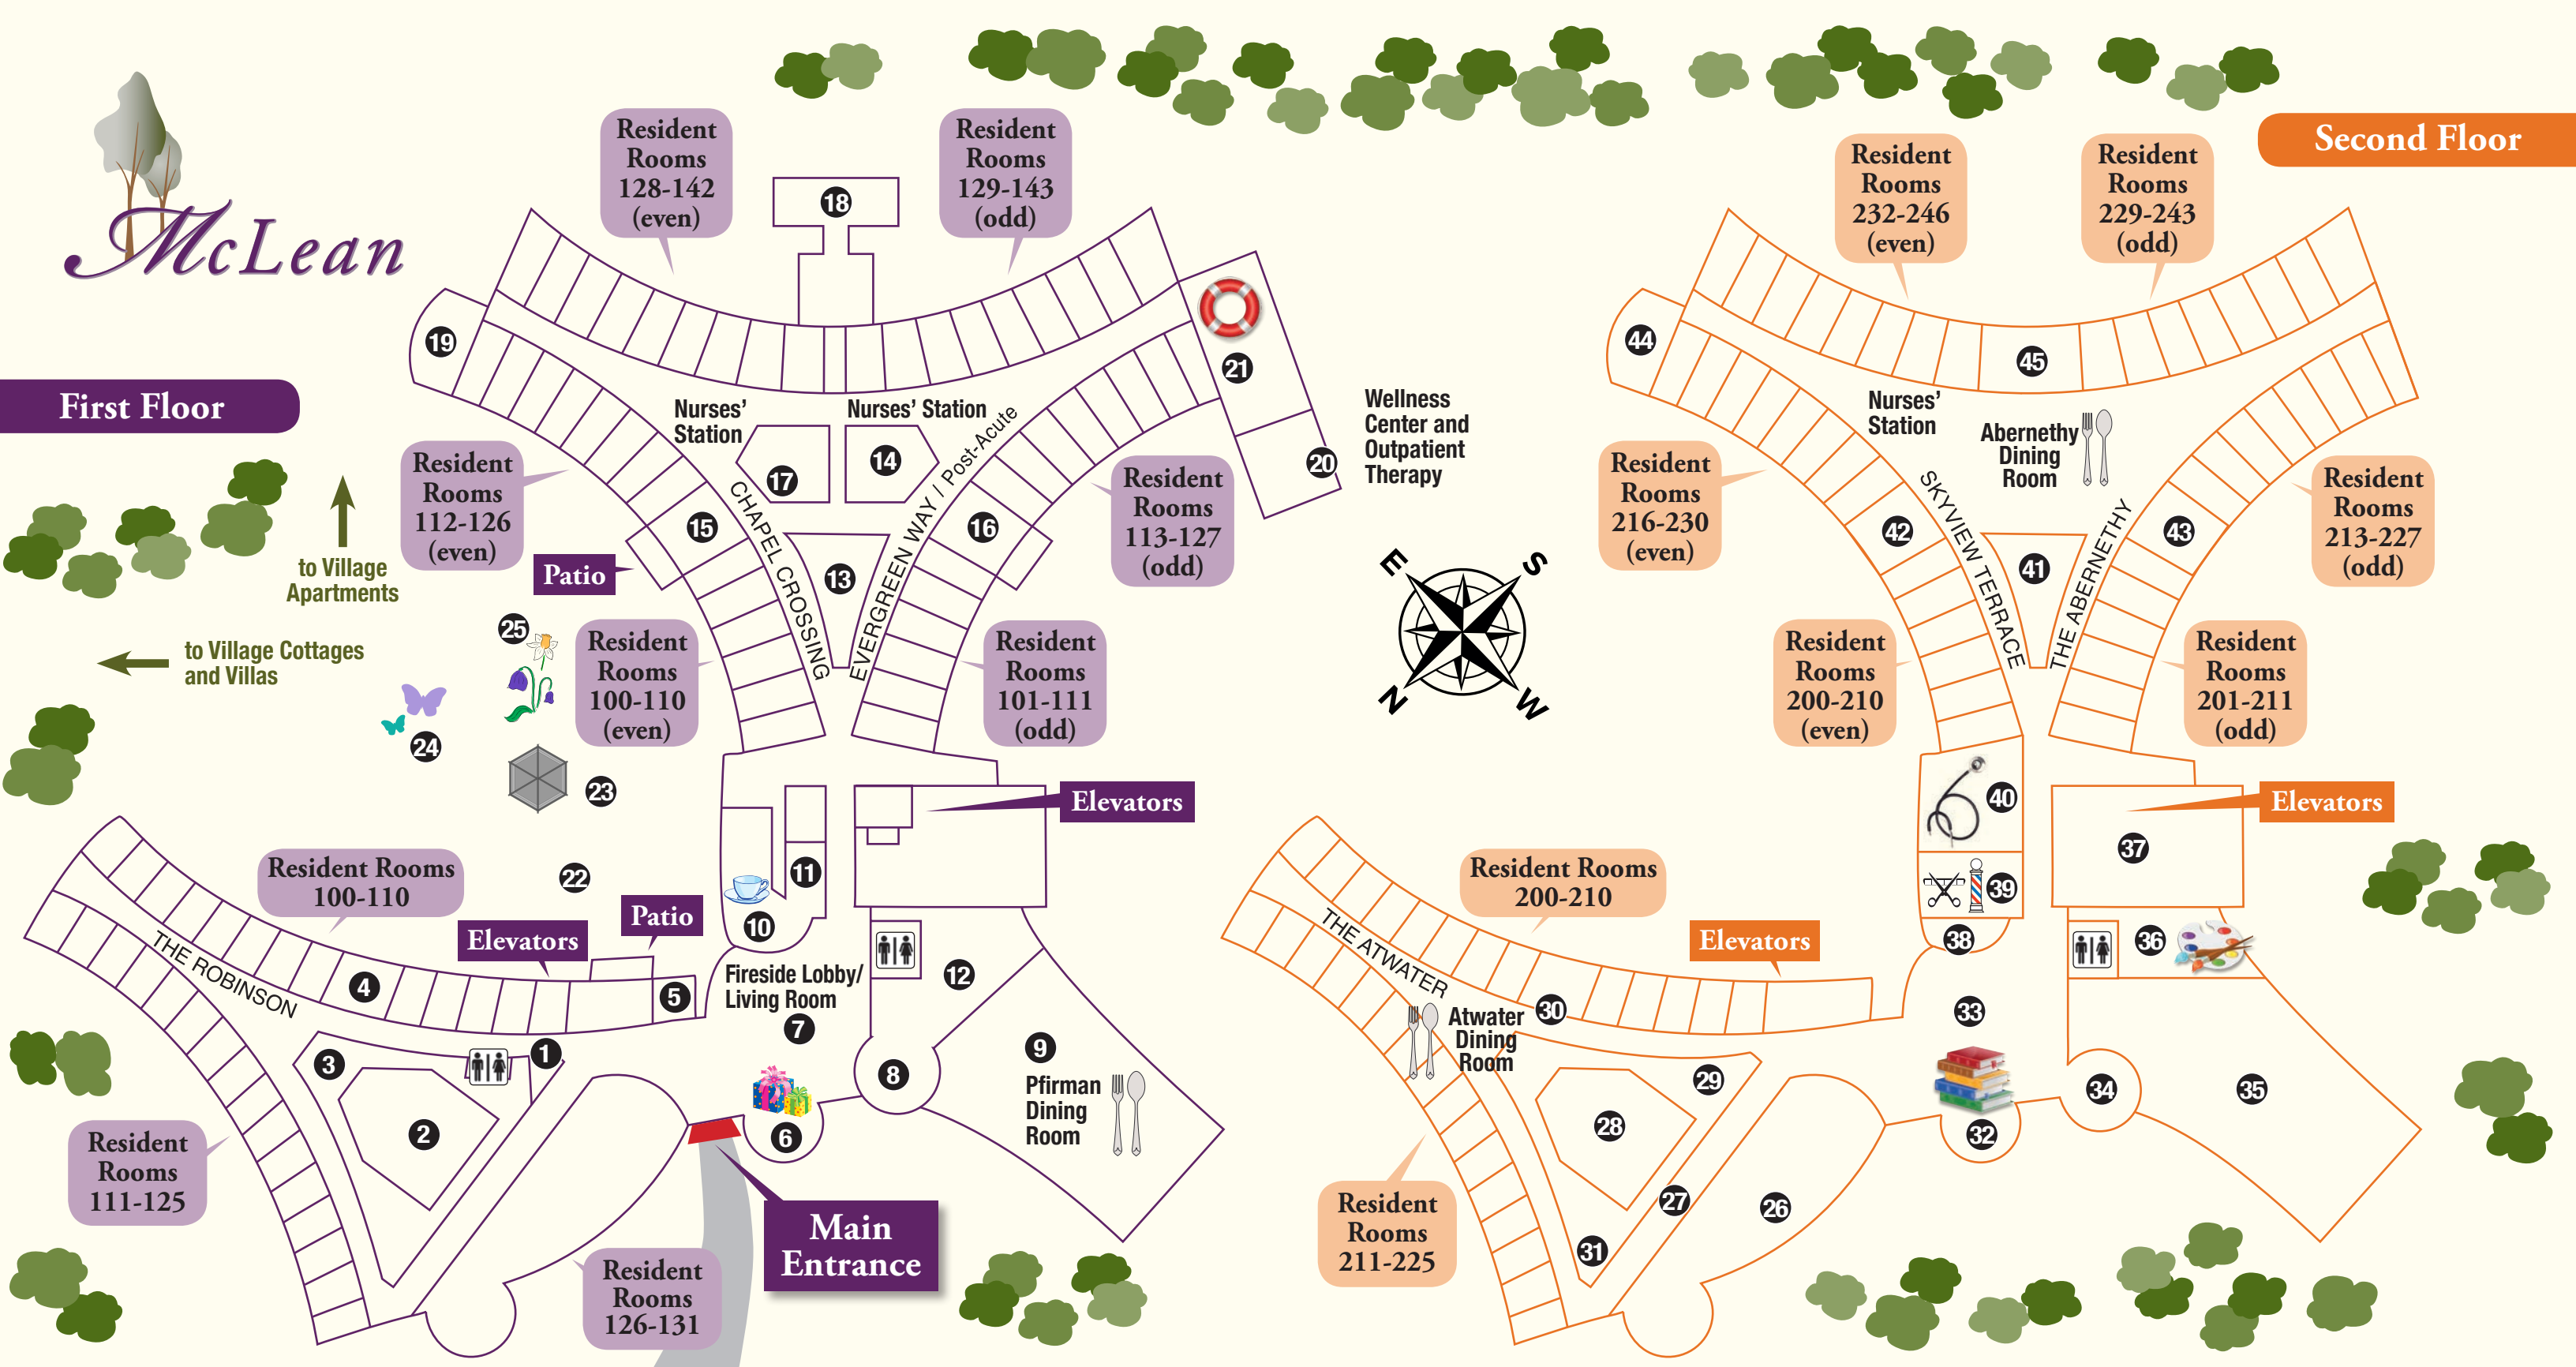

McLean

Second Floor

First Floor

1. Reception
2. Koopman Room
3. Computer Nook
4. Robinson Day Room and Patio
5. Greenhouse
6. Auxiliary Gift Shop
7. Fireside Lobby/Living Room

8. Art Lounge
9. Pfirmans Dining Room
10. Senator's Café
11. Admissions
12. Kitchen
13. Rehabilitation Gym
14. Collins Conference Room

15. Chapel Crossing Day Room
16. Evergreen Way Day Room
17. Dental Clinic
18. Deck
19. Carling Chapel
20. Wellness Center and Outpatient Therapy

21. Virginia Darling Warm Water Pool
22. Patio
23. Gazebo
24. Butterfly Garden
25. Enabling Garden

26. Administrative Offices
27. Resident Mailboxes
28. Business Offices
29. Atwater Family Conference Room
30. Atwater Day Room
31. Atwater Quiet Room
32. Watson Library

33. Balcony
34. Hospice Office
35. Home Care Office
36. Arts & Crafts Room
37. Home Care
38. Sorenson Media Center
39. Beauty Salon/Barber Shop

40. Campus Clinic
41. Private Dining Room
42. Skyview Terrace Day Room
43. Game Room
44. Rooftop Garden
45. Abernethy Great Room