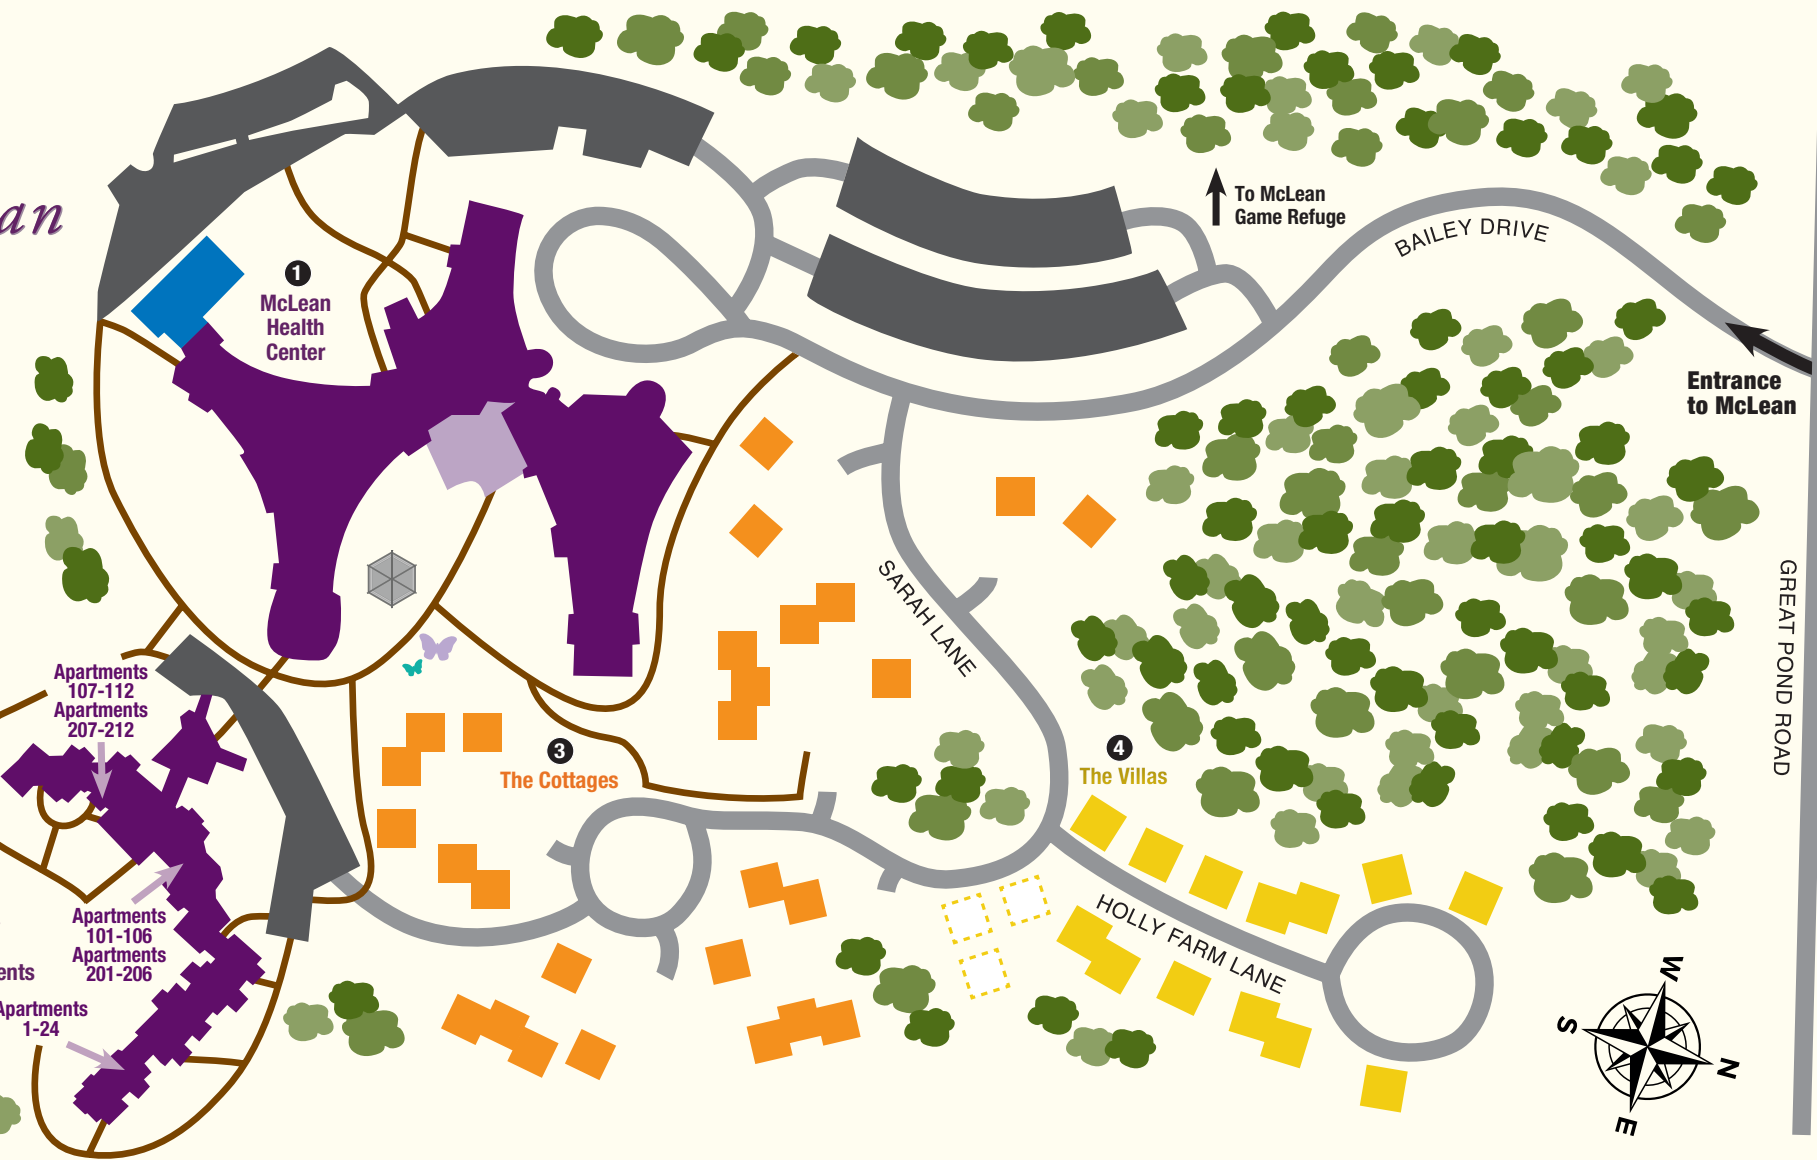

MAP KEY

- Walking Trails
- Streets
- Parking
- Buildings
- Cottages
- Villas
- Villa Open Sites
- Outpatient Therapy Pool & Wellness Center

- 1. McLean Health Center**
- Visitor Welcome Desk
 - Fireside Lobby/Living Room
 - Assisted Living Neighborhoods
 - Post-Acute Care/Rehab Center & Gym
 - Long-Term Care

- Outpatient Therapy
- The Virginia Darling Warm Water Pool & Wellness Center
- McLean Home Care & Hospice
- Campus Clinic
- Carling Chapel
- Sorenson Media Center
- Auxiliary Gift Shop

- Watson Library
- Senator's Café
- Dining Rooms
- Business Office
- Gardens
- Patios and Greenhouse
- Beauty Parlor and Barber Shop

- 2. Burkholder Community Center**
- Village Director's Office
 - Resident Services Coordinator
 - The Hartford Room
 - Business Center
 - Guest Suite
 - Meals-on-Wheels Office
 - The Burkholder Restaurant & Café

- 8. Art Lounge
- 9. Pfirmans Dining Room
- 10. Senator's Café
- 11. Admissions
- 12. Kitchen
- 13. Rehabilitation Gym
- 14. Collins Conference Room

- 15. Chapel Crossing Day Room
- 16. Evergreen Way Day Room
- 17. Dental Clinic
- 18. Deck
- 19. Carling Chapel
- 20. Wellness Center and Outpatient Therapy